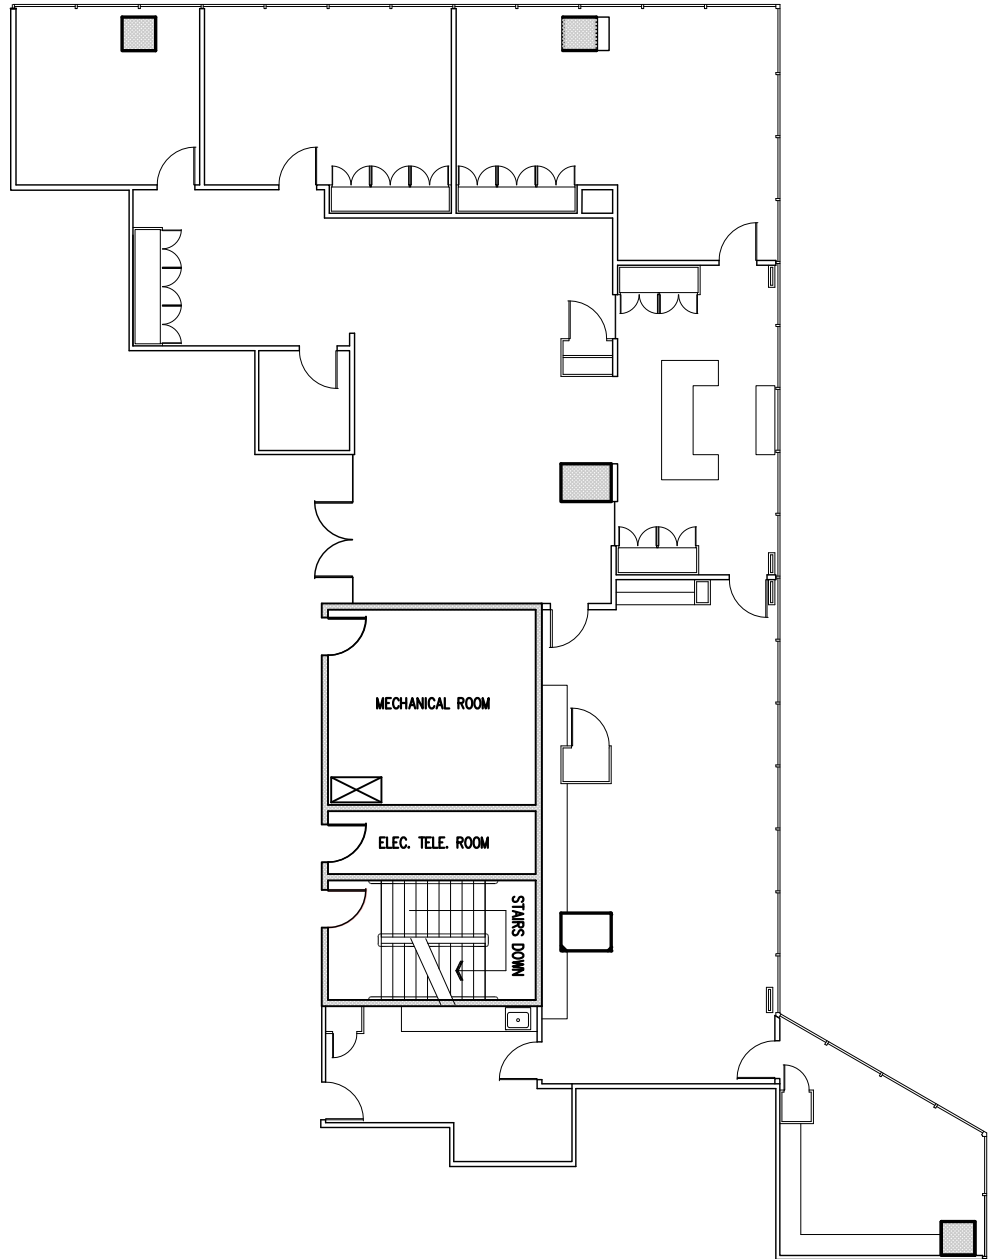

# SUITE 2000

3,430 USF

3,945 RSF

Key Plan

ST. CHARLES AVE.