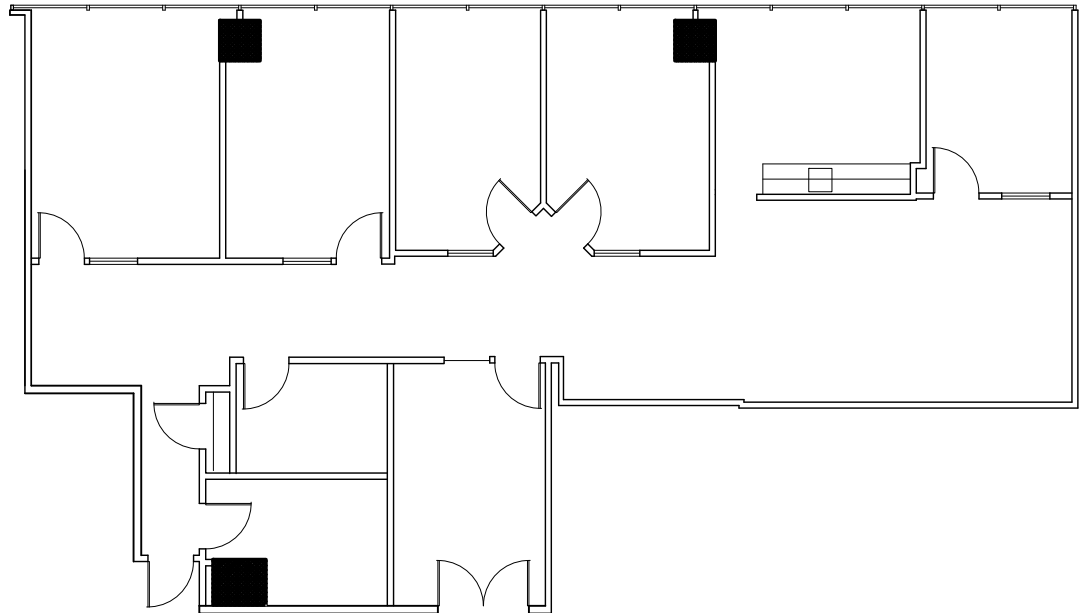

SUITE 1910

2,193 USF

2,522 RSF

POYDRAS CENTER

Leasing Information:

CRES GARDNER

504.799.3119

cgardner@beaubox.com

Key Plan